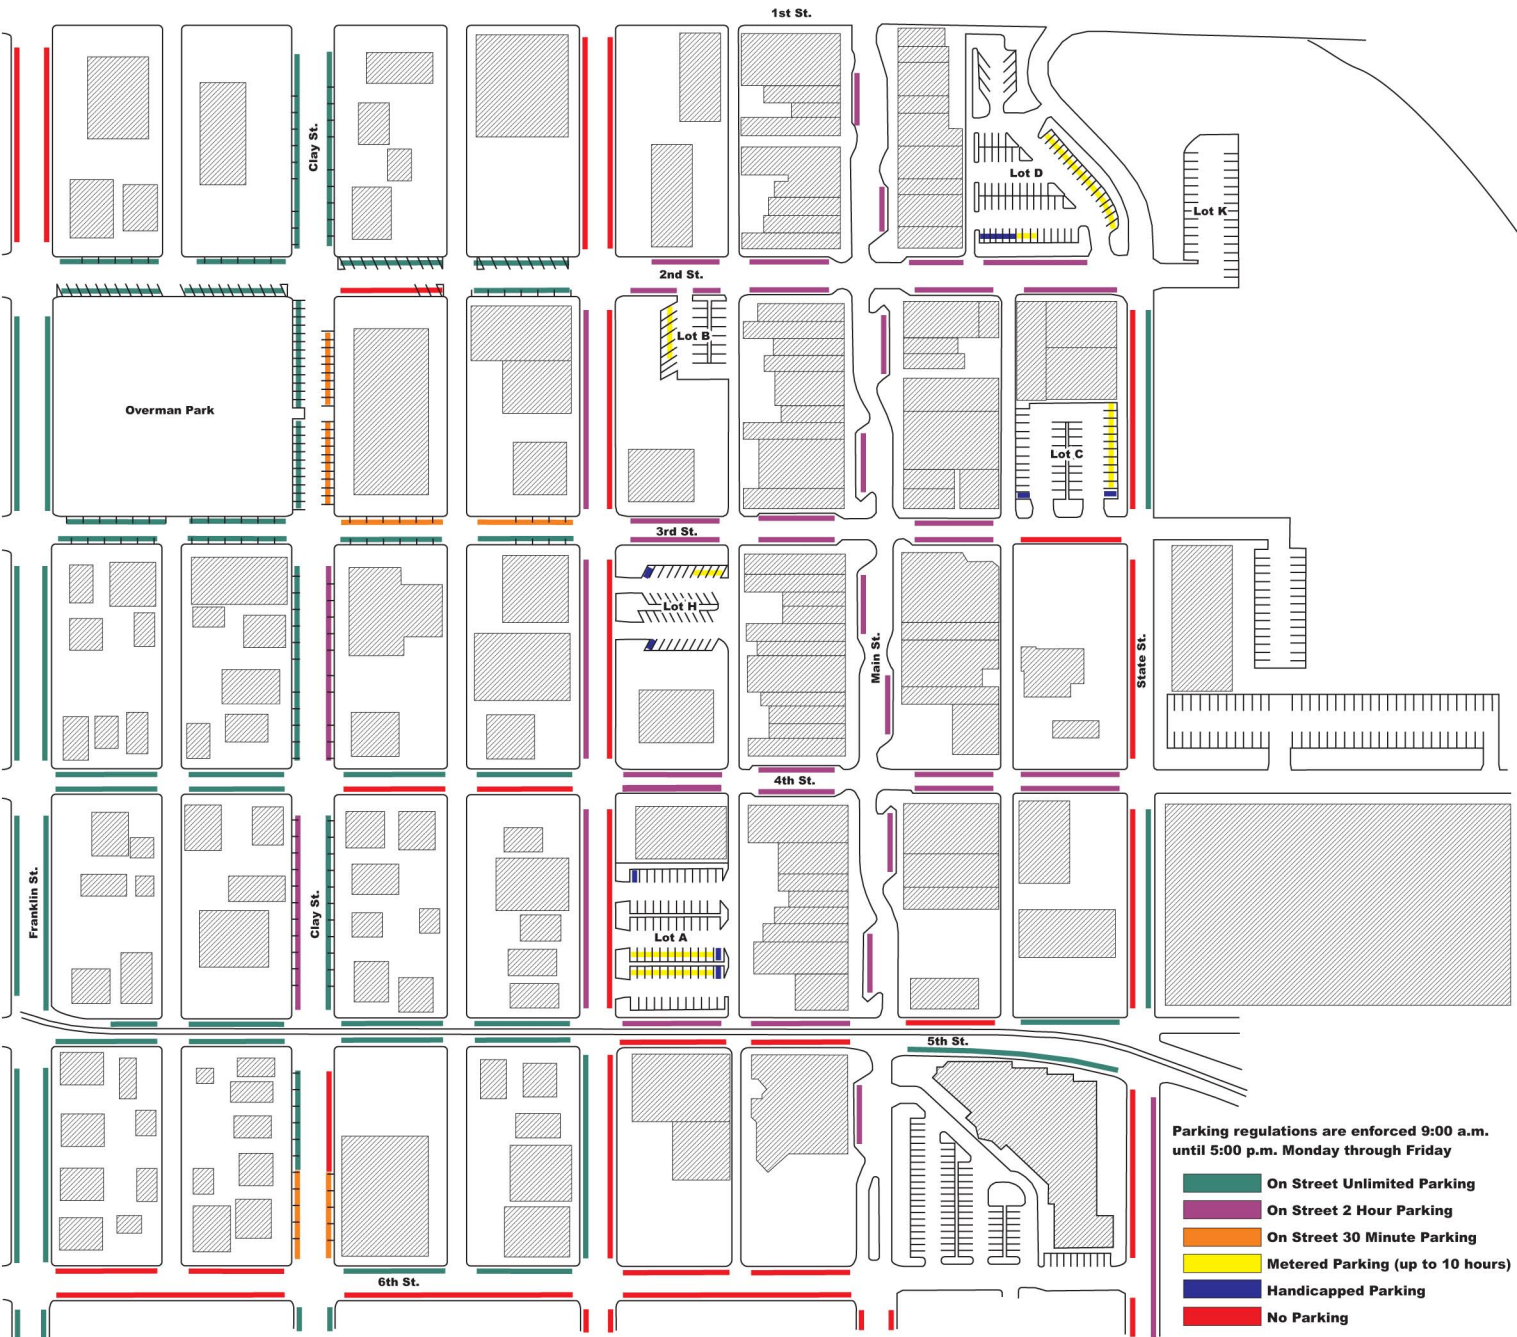

Downtown Cedar Falls Parking Restrictions

Parking regulations are enforced 9:00 a.m. until 5:00 p.m. Monday through Friday

- On Street Unlimited Parking
- On Street 2 Hour Parking
- On Street 30 Minute Parking
- Metered Parking (up to 10 hours)
- Handicapped Parking
- No Parking